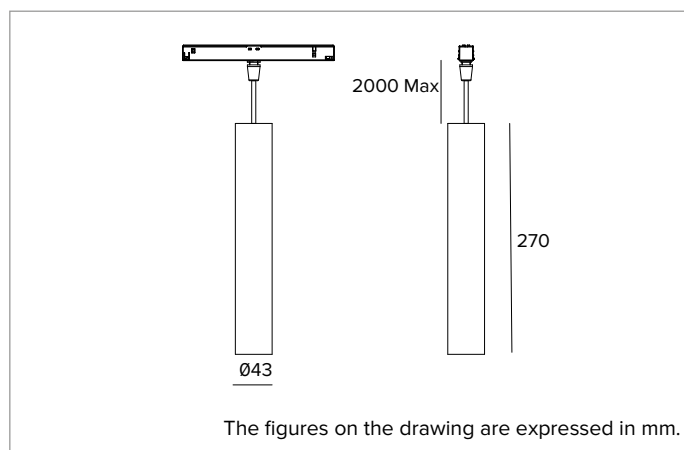

### Professional low voltage LED fixture for direct lighting

	2700K	H(m)	D(m)	Emax(lx)		
	Ra90			27°		
	Fixture Power	7W	1	0.48	2608	
	Source Flux	920lm	2	0.95	652	
	Fixture Flux	657lm	3	1.43	290	
	Efficacy	93lm/W	4	1.91	163	
TS1967	I <sub>max</sub> =2835cd/klm	I <sub>max</sub>	2608cd	5	2.38	104